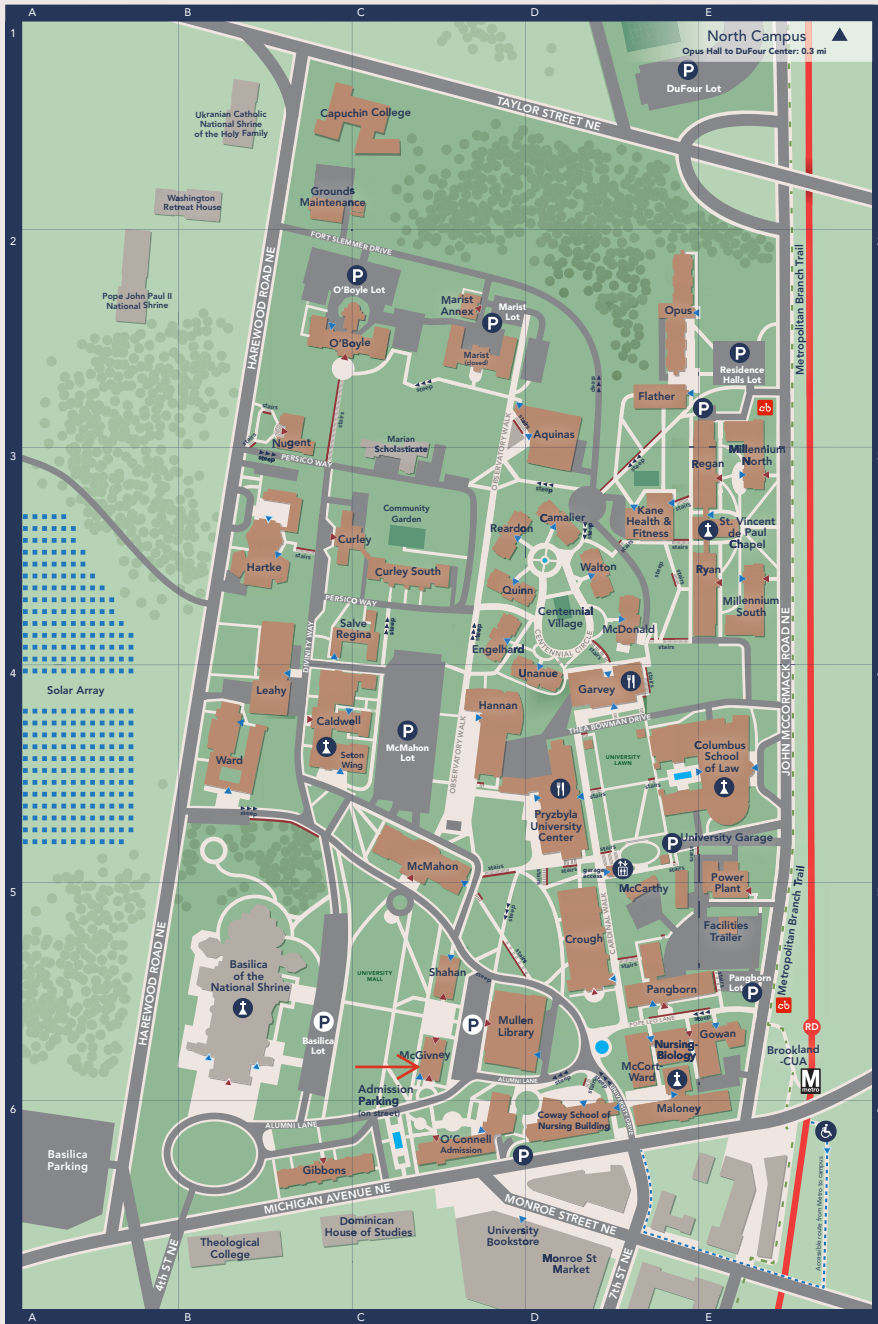

Main Campus

Key

-  Parking (Permit Required)
-  Metered Parking (No Permit Required)
-  Chapel
-  Campus Dining
-  Elevator
-  Main Entrance - with Stairs
-  Accessible Entrance
-  Path/roadway is Not Accessible
-  Capital Bikeshare Dock Location

Building Directory

- G**
- D4 Garvey Hall
 - E5 Gibbons Hall
 - E5 Gowan Hall, Auditorium
 - C6 Graduate Studies, Father O'Connell Hall
 - B1 Grounds Maintenance
- H**
- C4 Hannan Hall, Herzfeld Auditorium
 - B3 Hartke Theatre, Callan Theatre
 - D4 Housing Services, Pryzbyla Center
 - B3 Human Resources, Leahy Hall
- K-L**
- D3 Kane Student Health and Fitness Center
 - E4 Law School
 - B3 Leahy Hall
 - C5 Library, Mullen
- M**
- D6 Maloney Hall
 - C2 Marist Annex
 - D5 McCort-Ward Hall
 - D3 McDonald House
 - C5 McGivney Hall, Keane Auditorium
 - C4 McMahon Hall
 - E5 Metro Station, Brookland-CUA
 - D5 Metropolitan School, Pangborn Hall
 - E2 Millennium North
 - E3 Millennium South
 - D6 Monroe Street Market
 - C5 Mullen Library
 - B4 Music, Drama, and Art, Ward Hall
- N**
- B2 Nugent Hall
 - D5 Nursing-Biology Building
 - E5 Nursing, Gowan Hall
- O**
- B2 O'Boyle Hall
 - E2 Opus Hall
- P**
- D5 Pangborn Hall
 - D4 Parking Permits, Pryzbyla Center
 - D2 Philosophy, Aquinas Hall
 - C4 Post Office, McMahon Hall
 - E5 Power Plant
 - D4 Pryzbyla Center
 - B3 Public Safety, Leahy Hall
- Q-R**
- C3 Quinn House
 - D3 Reardon House
 - E2 Regan Hall
 - D4 Residence Life, Pryzbyla Center
 - E3 Ryan Hall
- S**
- E3 St. Vincent de Paul Chapel
 - B3 Salve Regina Hall, Art Gallery
 - B4 Seton Wing, Caldwell Hall
 - C5 Shahan Hall
 - C5 Social Service, Shahan Hall
 - NC Softball Field
 - D4 Student Affairs, Pryzbyla Center
- T**
- B6 Theological College
 - B4 Theology and Religious Studies, Caldwell Hall
- U-V-W**
- D3 Unanue House
 - D2 University Advancement, Fr. O'Connell Hall
 - E4 University Garage
 - D4 Visitors' Information, Pryzbyla Center
 - D3 Walton House
 - D5 Ward Hall