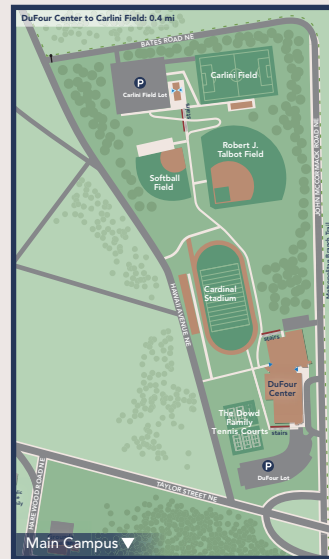

Main Campus

Key

-  Parking (Permit Required)
-  Metered Parking (No Permit Required)
-  Chapel
-  Campus Dining
-  Elevator
-  Main Entrance - with Stairs
-  Accessible Entrance
-  Path/roadway is Not Accessible
-  Capital Bikeshare Dock Location

University Information
202-319-5000

Interactive Campus Map
Catholic.edu/campus-map

The Catholic University of America
620 Michigan Ave NE
Washington, DC 20064

North Campus

Building Directory

- A**
- C6 Admission, Father O'Connell Hall
 - D2 Alumni Relations, Father O'Connell Hall
 - D2 Aquinas Hall
 - D5 Architecture and Planning, Crough Center
 - C4 Arts and Sciences, McMahon Hall
 - NC Athletics, DuFour Center
- B**
- B5 Basilica of the National Shrine of the Immaculate Conception
 - D6 Bookstore, Monroe Street Market
 - D6 Business, Maloney Hall
- C**
- B4 Caldwell Hall
 - D3 Camalier House
 - B4 Campus Ministry, Caldwell Hall
 - B4 Canon Law, Caldwell Hall
 - D4 Cardinal Card Services, Pryzbyla Center
 - NC Cardinal Field
 - D3 Centennial Village
 - C4 Center for Academic and Career Success, McMahon Hall
 - E4 Columbus School of Law
 - B3 Computer Center, Leahy Hall
 - D6 Conway School of Nursing Building
 - B4 Counseling Center, O'Boyle Hall
 - D5 Crough Center, Koubek Auditorium
 - B3 Curley Hall
 - C3 Curley South
- D**
- D4 Dean of Students, Pryzbyla Center
 - D4 Dining Services, Pryzbyla Center
 - D4 Disability Support Services, Pryzbyla Ctr
 - NC DuFour Center
- E**
- C3 Engelhard House
 - D5 Engineering, Pangborn Hall
 - C6 Enrollment, Father O'Connell Hall
- F**
- E5 Facilities Trailer
 - C6 Father O'Connell Hall
 - C6 Financial Aid, Father O'Connell Hall
 - D2 Flather Hall